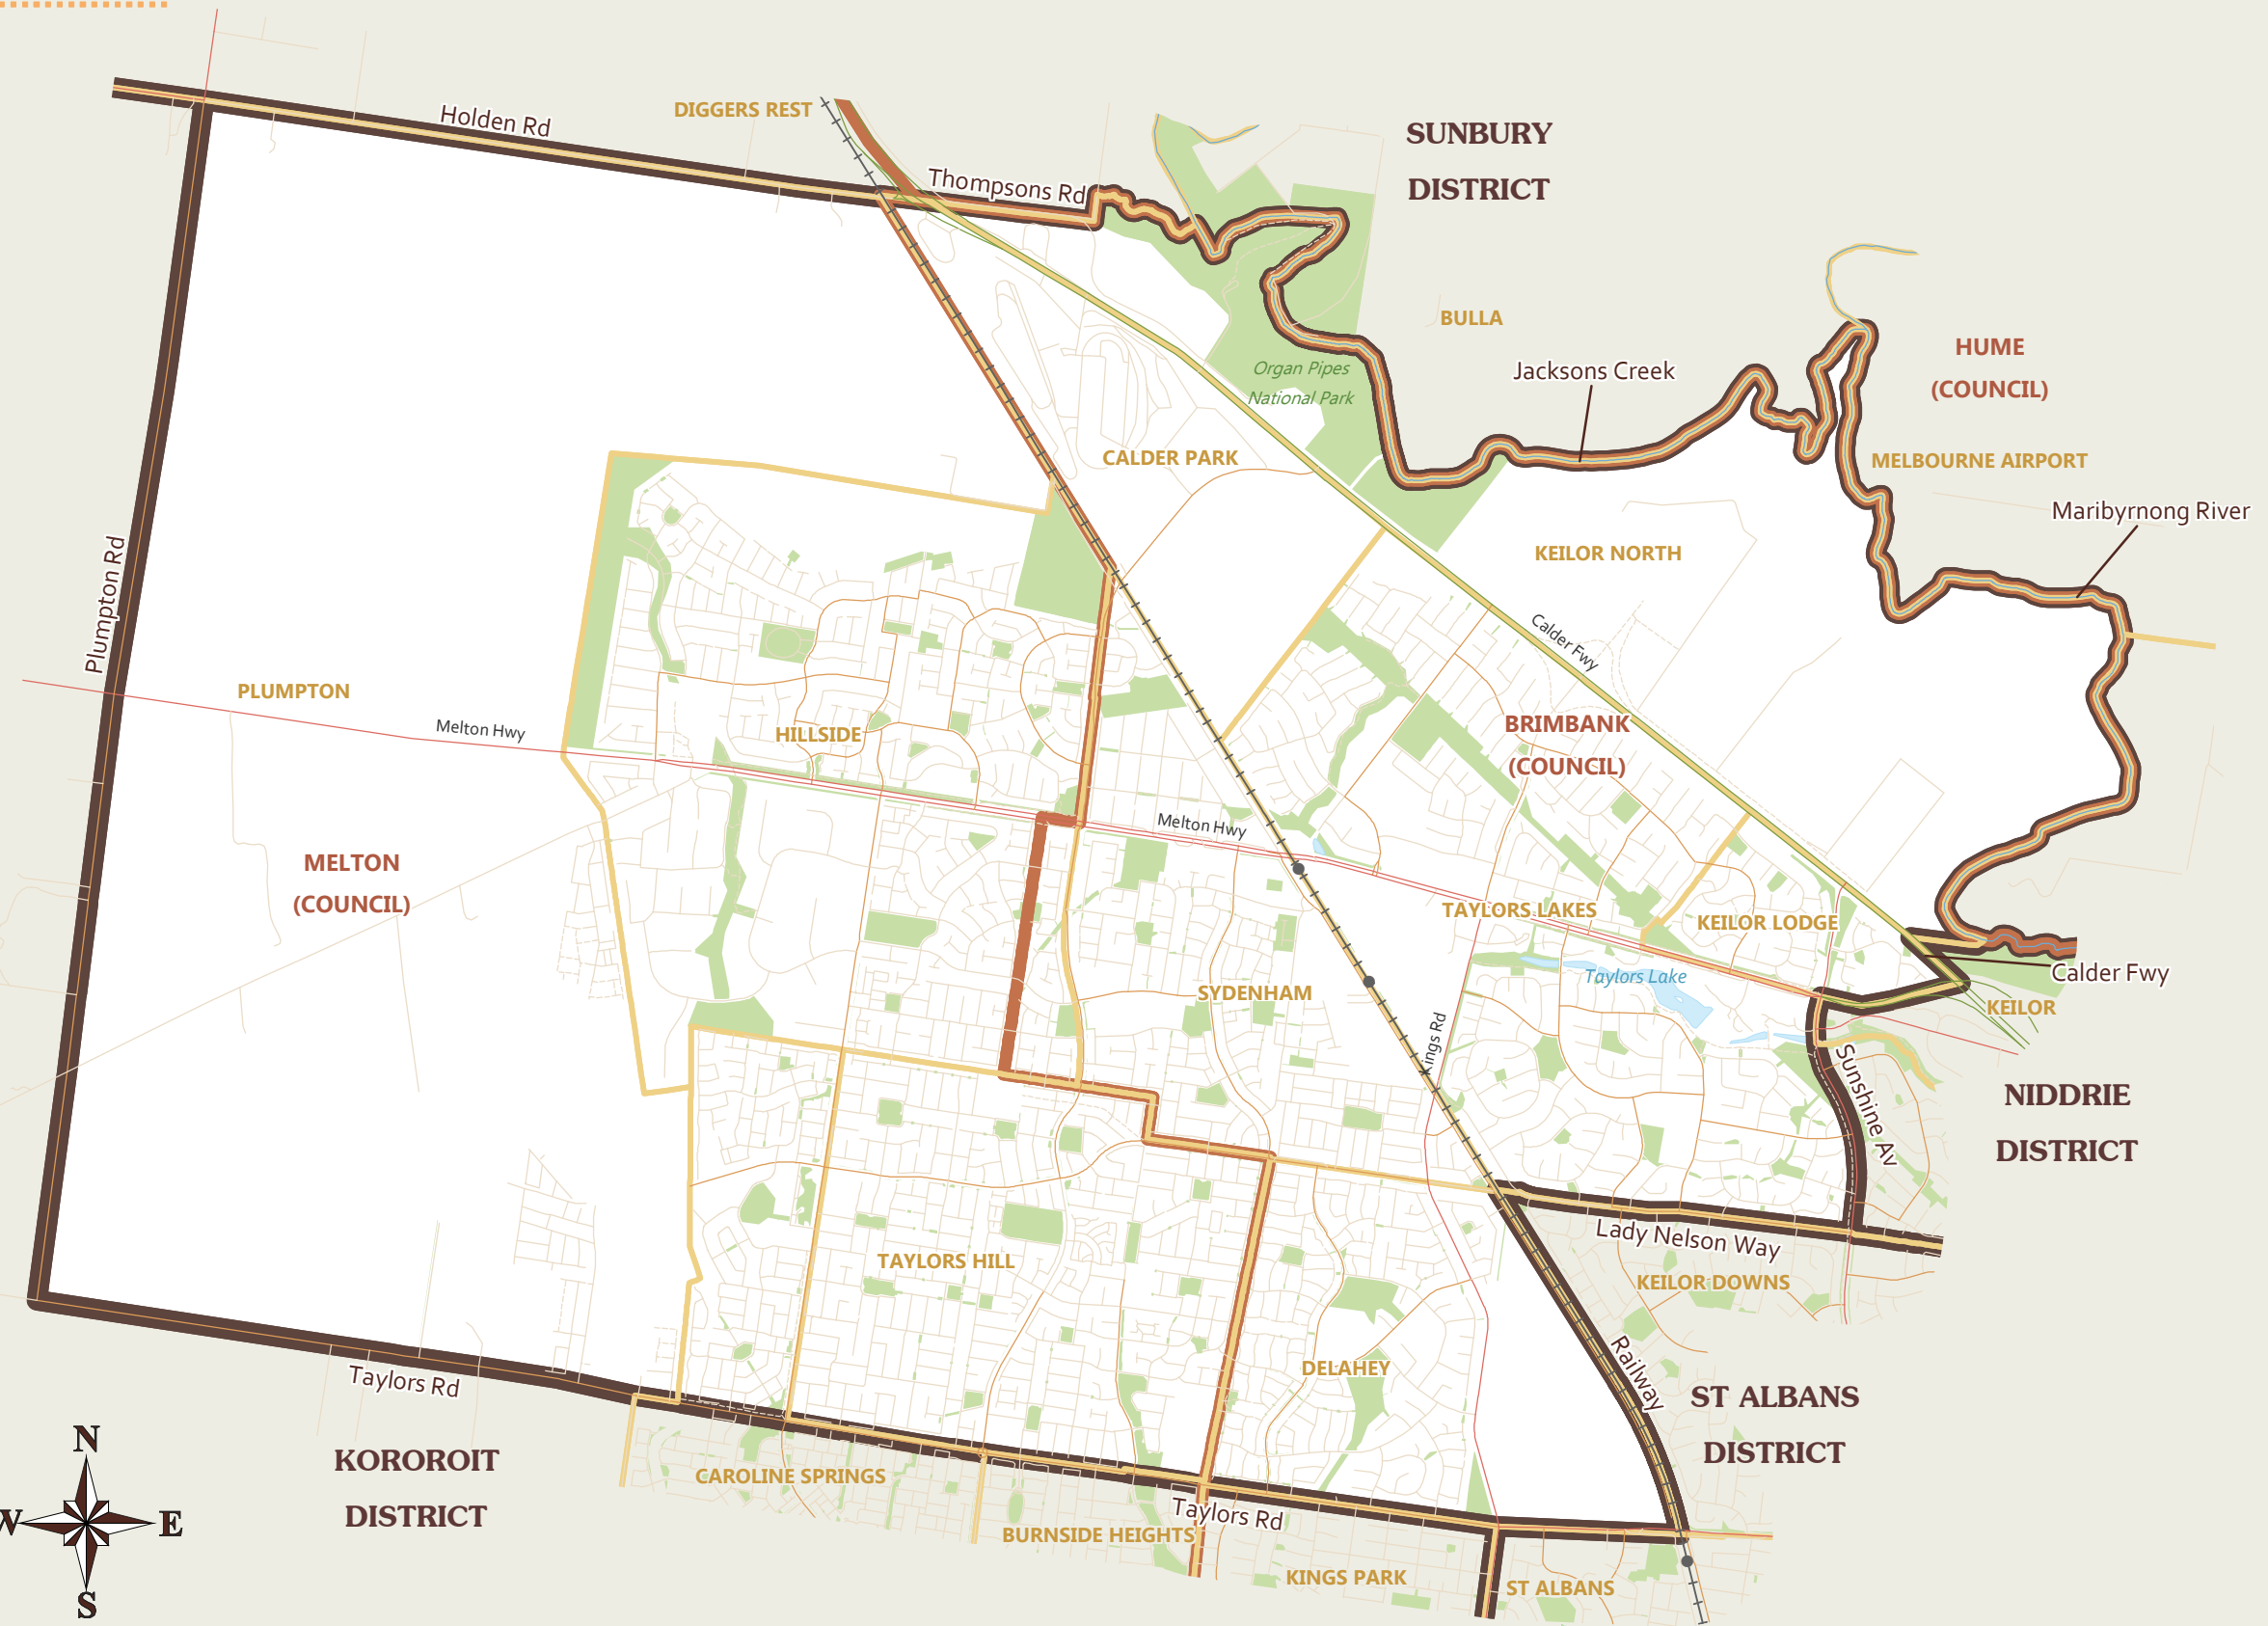

SYDENHAM

Area: 60.35 sq km

Legend

- District Boundary
- Municipality Boundary
- Locality Boundary

Map Symbols

- Freeway
- Main Road
- Collector Road
- Road
- Railway
- River/Creek
- Lake
- Park & Reserve

Data sets for alignment
 Locality as at March, 2013
 Property grid as at April, 2013